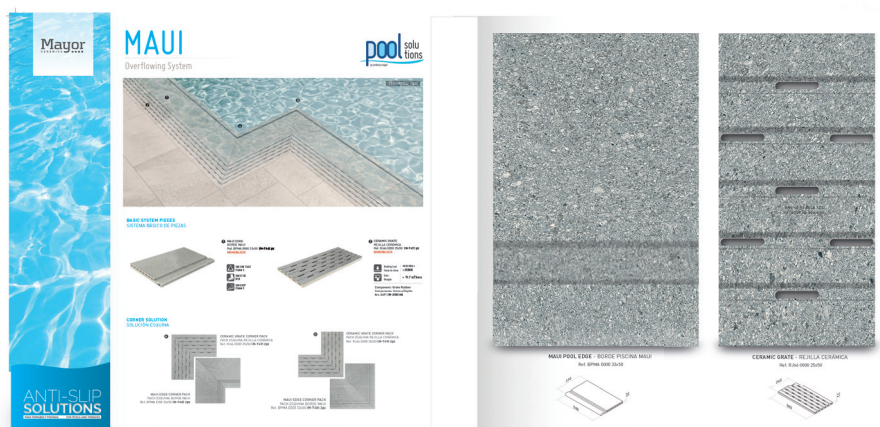

REF. **CM014** MAUI POOL SOLUTIONS FOLDER
CARPETA POOL SOLUTIONS MAUI

DIMENSIONS

X: 335 mm
Y: 330 mm
Z: 45 mm

1 BOX

3,500 kgr.

7,00 €