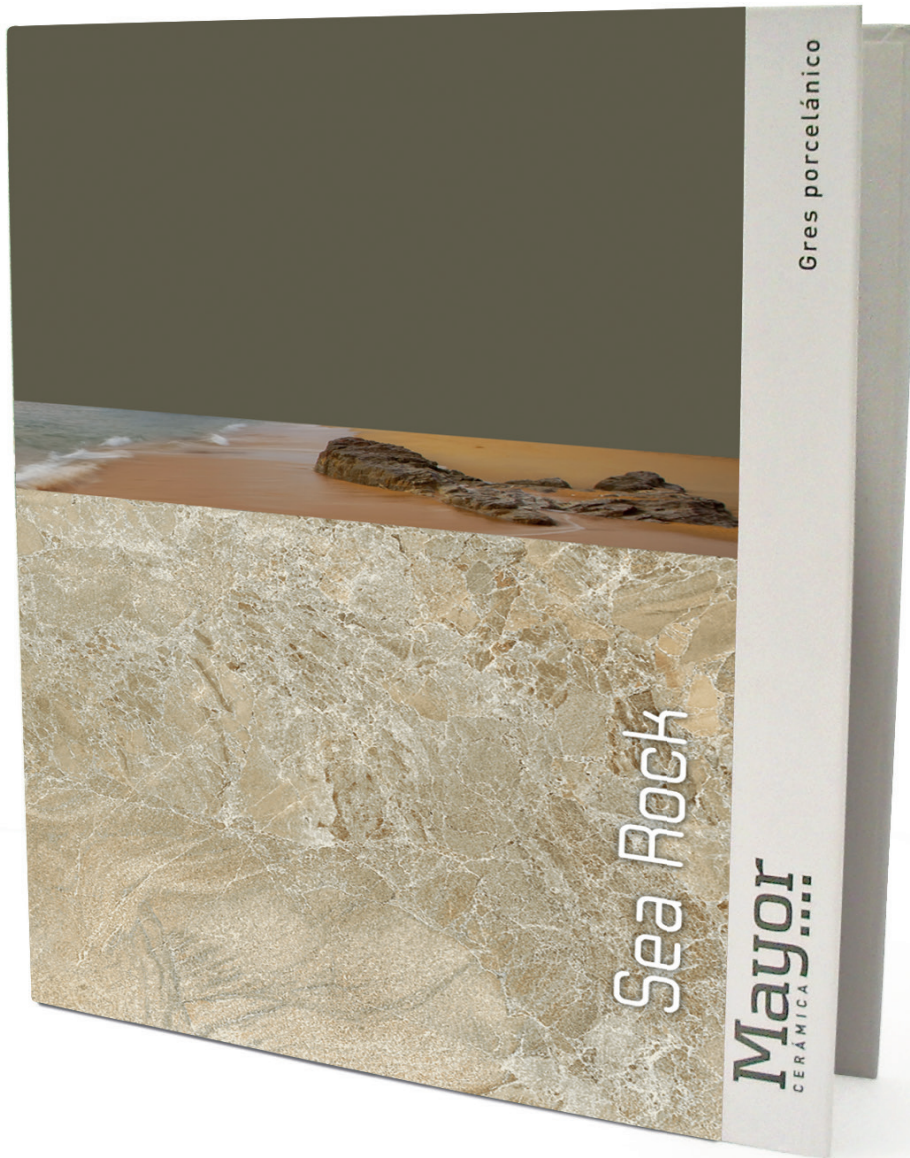

FOLDERS
CARPETAS

REF. **CM001** | SEA ROCK FOLDER
CARPETA SEA ROCK

DIMENSIONS

X: 270 mm
Y: 300 mm
Z: 20 mm

1 BOX

1,260 kg.

6,70 €

REF. **CM002**