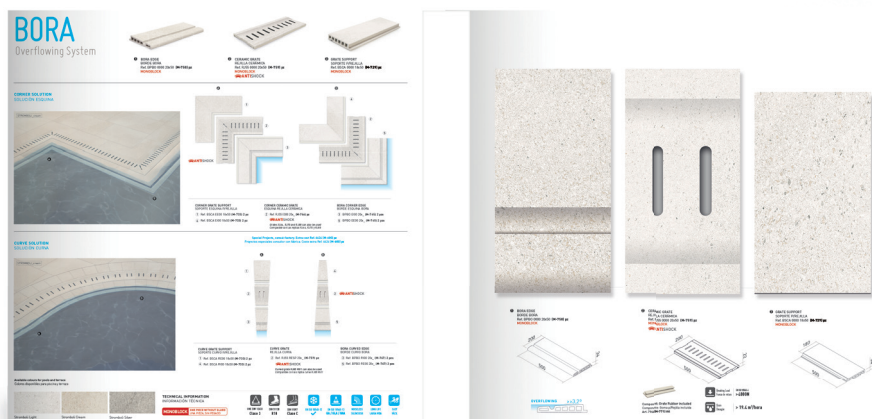

REF. **CM020** BORA POOL SOLUTIONS FOLDER
CARPETA POOL SOLUTIONS BORA

DIMENSIONS

X: 335 mm
Y: 330 mm
Z: 45 mm

1 BOX

3,500 kgr.

7,00 €