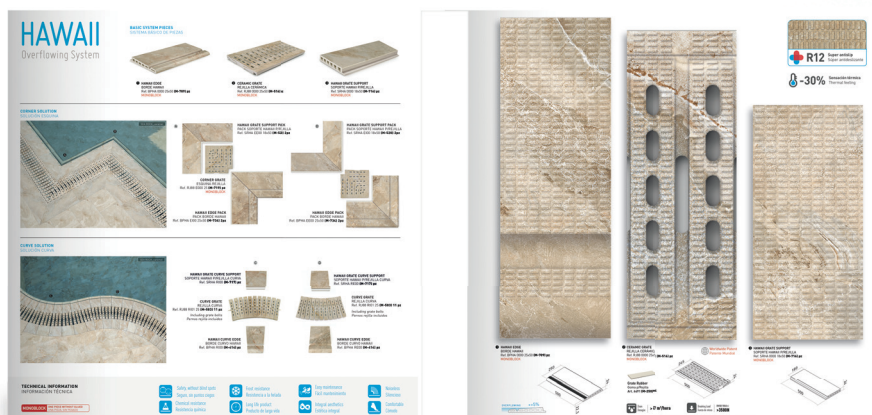

REF.

CM019

HAWAII POOL SOLUTIONS FOLDER
CARPETA POOL SOLUTIONS HAWAII

DIMENSIONS

X: 335 mm
Y: 330 mm
Z: 45 mm

1 BOX

3,500 kgr.

7,00 €