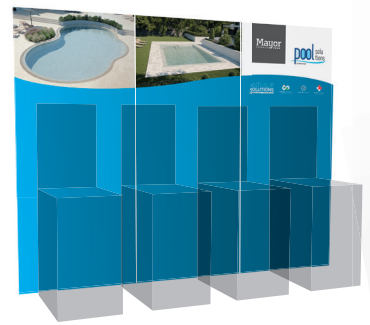

EM031 + EM032 + EM033 + 4 POOL DISPLAYS

REF.

EM031, EM032, EM033

PANEL EXPOSICIÓN POOL
POOL EXPOSITION PANEL

AVAILABLE FOR / DISPONIBLES PARA

EM010, EM018, EM019, EM026
POOL DISPLAYS

DIMENSIONS

X: 1000 mm
Y: 2300 mm
(Ud.)

1 BOX

82,00 €
(Ud.)